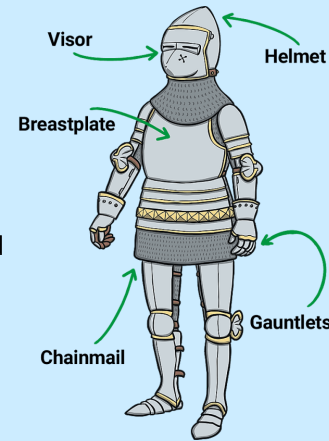

Year 1– Knowledge Mat– *History—Castles and Dragons T6*

Subject Specific Vocabulary

word	definition
Mott and Bailey castle	A fortification with a wooden or stone keep on a raised area of ground called a motte, accompa-
portcullis	A strong, metal grate that can be lowered to protect a doorway.
drawbridge	A bridge with a hinge, so it can be pulled up against attackers
battlements	The parapet at the top of the walls, that have square openings to shoot through
moat	Water surrounding the castle, as a defence.
arrow slits	A narrow hole in the wall for shooting arrows through.

Sticky Knowledge

Knights lived and worked in a castle. They were the lords who helped to fight for the King. They had to own their own armour and horses.

Interesting Books

Research at home

Can you make your own castle at home using recycled materials?