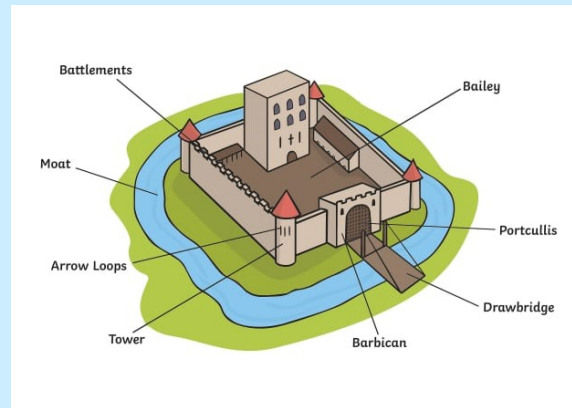

Year 1– Knowledge Mat– *History—Castles and Dragons T6*

Subject Specific Vocabulary

word	definition
Mott and Bailey castle	A fortification with a wooden or stone keep on a raised area of ground called a motte, accompa-
portcullis	A strong, metal grate that can be lowered to protect a doorway.
drawbridge	A bridge with a hinge, so it can be pulled up against attackers
battlements	The parapet at the top of the walls, that have square openings to shoot through
moat	Water surrounding the castle, as a defence.
arrow slits	A narrow hole in the wall for shooting arrows through.

Sticky Knowledge

Knights lived and worked in a castle. They were the lords who helped to fight for the King. They had to own their own armour and horses.

Interesting Books

Research at home

Can you make your own castle at home using recycled materials?